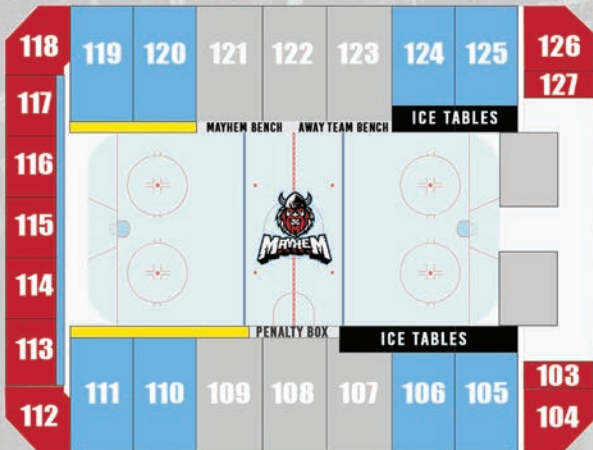

SEASON TICKETS

DISCOUNTS ON MERCHANDISE & CONCESSIONS

SEASON TICKET HOLDER- ONLY ENTRANCE

EARLY ADMISSION TO EVERY MAYHEM GAME

EXCLUSIVE EVENTS WITH THE MAYHEM PLAYERS

TICKET EXCHANGE PROGRAM

BRING A BUDDY NIGHTS

LARGEST SAVING OFF BOX OFFICE PRICES

EXCLUSIVE SEASON TICKET HOLDER PARKING

FULL SEASON (28 GAMES)

LOCATION	PRICE
RINK SIDE	\$630 \$22.50 PER GAME
CENTER ICE	\$490 \$17.50 PER GAME
SIDE ICE	\$420 \$15.00 PER GAME
END ZONE	\$280 \$10.00 PER GAME

**ICE TABLES AVAILABLE!
CALL FOR MORE INFORMATION!**
PAYMENT PLANS AVAILABLE - ASK FOR DETAILS

CAN'T MAKE ALL 28 GAMES?

Macon Mayhem Flex Ticket Packages* come with 14 undated tickets that you can use on **YOUR** schedule! *SEASON TICKET PERKS NOT INCLUDED