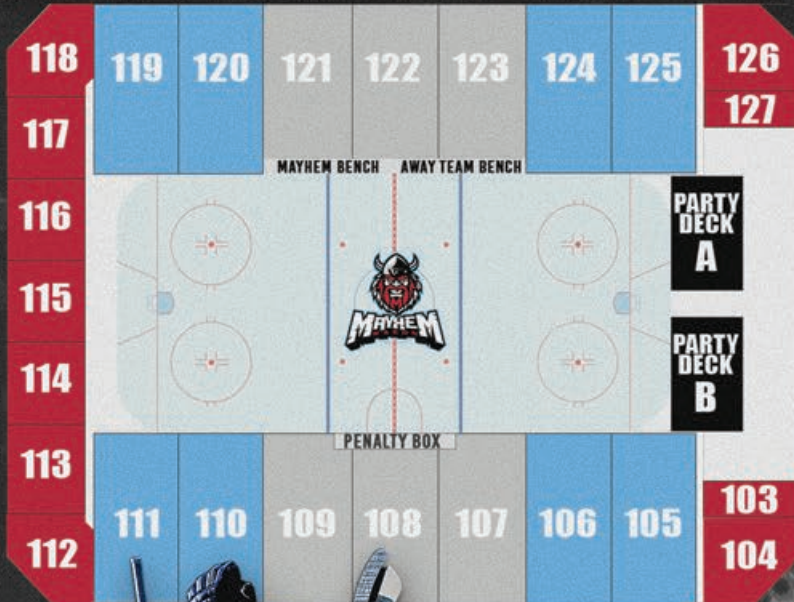

GROUP NIGHTS

MAYHEM GROUP TICKETS START AT JUST \$10 PER PERSON

GROUP PRICING (10 OR MORE)

LOCATION	PRICE
CENTER ICE	\$20
SIDE ICE	\$15
ENDZONE	\$10

ICE-LEVEL PARTY DECKS AVAILABLE!
CALL FOR MORE INFORMATION!

GROUP BENEFITS:

- GROUP WELCOME ON THE VIDEOBOARD ●
- SIT TOGETHER WITH YOUR GROUP IN THE BEST AVAILABLE SEATS ●
- MOST DISCOUNTED TICKET PRICE ●
- DEDICATED MAYHEM ACCOUNT REP ●
- AN EXPERIENCE YOU'LL NEVER FORGET ●