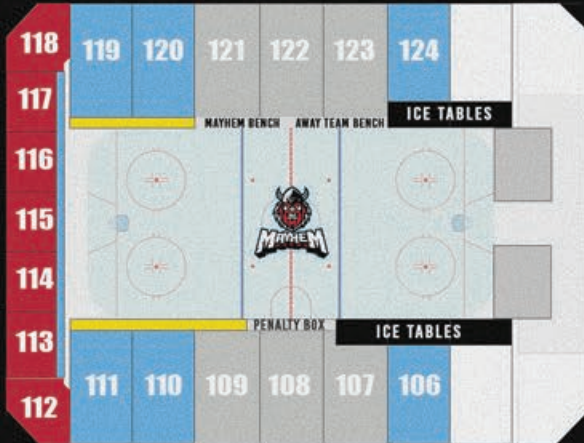

2026-2027

MACON MAYHEM SEASON TICKETS

GET ULTIMATE ACCESS TO THE TEAM AND ENJOY THE BEST OF MAYHEM HOCKEY YEAR-ROUND. THE ELECTRIC ATMOSPHERE IN THE MACON COLISEUM MAKES BEING A MAYHEM SEASON TICKET HOLDER AN UNFORGETTABLE EXPERIENCE. READY TO JOIN THE MAYHEM? SEASON TICKET PLANS ARE AVAILABLE NOW!

DISCOUNTS ON MERCHANDISE & CONCESSIONS

SEASON TICKET HOLDER-ONLY ENTRANCE

EARLY ADMISSION TO EVERY MAYHEM GAME

EXCLUSIVE EVENTS WITH THE MAYHEM PLAYERS

TICKET EXCHANGE PROGRAM

BRING A BUDDY NIGHTS

LARGEST SAVINGS OFF BOX OFFICE PRICES

ACCESS TO BUY SEASON-LONG PARKING PASS (\$)

PACKAGES INCLUDES 28 HOME GAMES*

LOCATION	PRICE
GLASS SEATS	\$630 \$22.50 PER GAME
CENTER ICE	\$490 \$17.50 PER GAME
SIDE ICE	\$420 \$15.00 PER GAME
END ZONE	\$280 \$10.00 PER GAME

PAYMENT PLANS AVAILABLE - ASK FOR DETAILS

**ICE TABLES AVAILABLE!
CALL FOR MORE INFORMATION!**

*MAYHEM'S TWO EDUCATION DAY GAMES NOT INCLUDED

NOT READY TO COMMIT JUST YET?

MACON MAYHEM FLEX TICKET PACKAGES** COME WITH 14 UNDATED TICKETS THAT YOU CAN USE ON YOUR SCHEDULE! **SEASON TICKET PERKS NOT INCLUDED